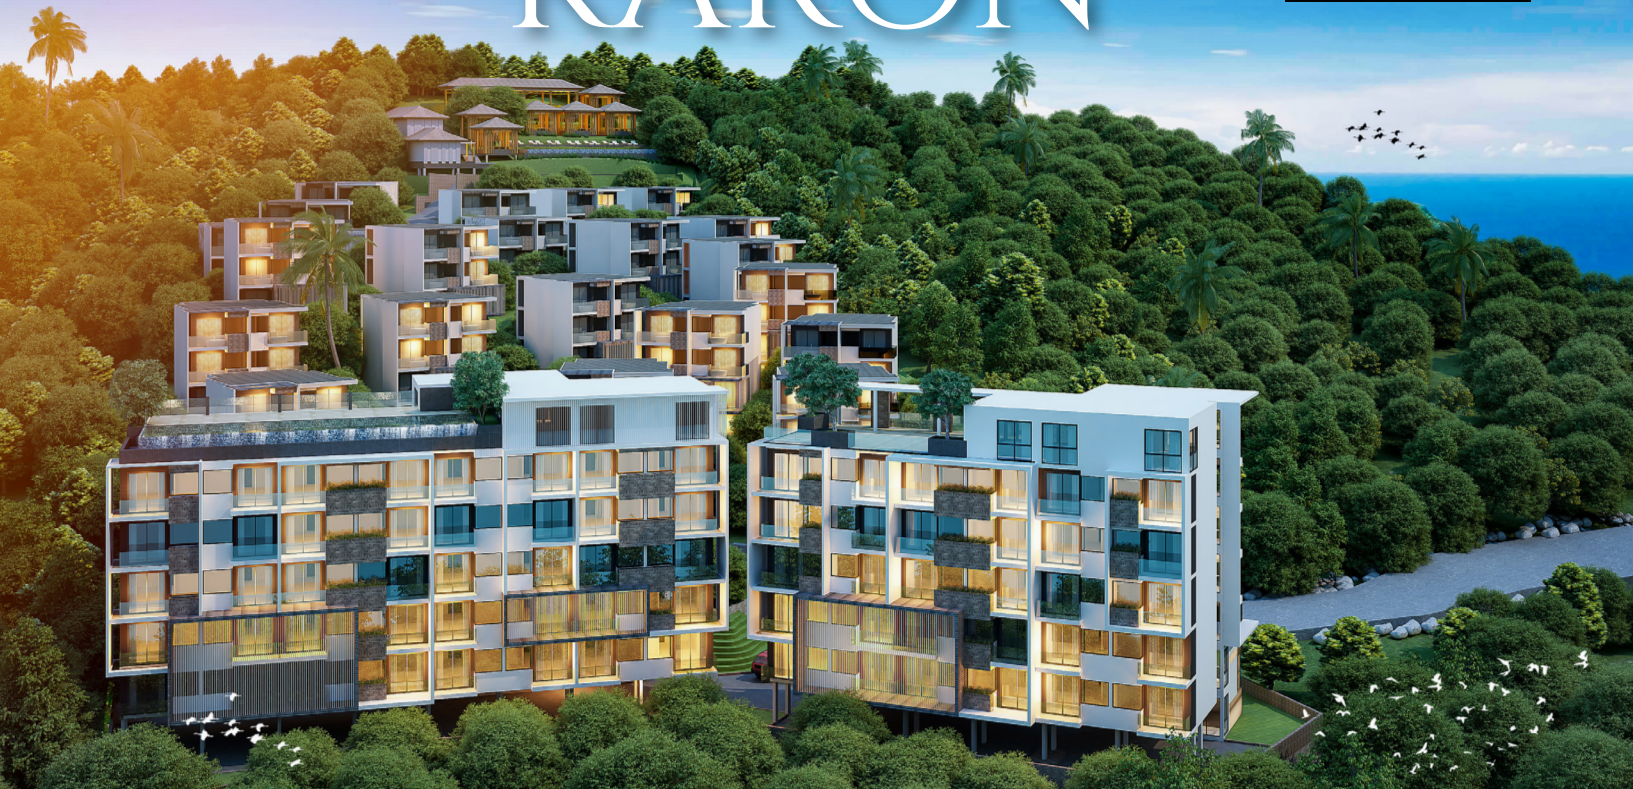

UTOPIA KARON

UTOPIA KARON UNIQUE MOUNTAINTOP RESIDENCE ON THE SUNSHINE COAST OF KARON

PERCHED ON THE PANORAMIC HILL OF KARON, ONLY 800 METERS FROM KARON BEACH, THIS COMPLEX OF LUXURY UNITS BOASTS OF UNRIVALED PANORAMIC SEAVIEW FROM THE GUESTROOMS AND RESORT FACILITIES.

UTOPIA KARON COMPRISES OF 238 UNITS OF GUESTROOMS, TWO SWIMMING POOLS, OF WHICH ONE IS AN INFINITY POOL AT THE HIGHEST POINT OF THE PROPERTY. FACILITIES INCLUDE POOL BAR, SPA, GYM, AND A RESTAURANT ON TOP OF THE HILL WITH BREATHTAKING VIEWS OF THE ANDAMAN COAST.

THE GUESTROOMS ARE SPACIOUS WITH A GENEROUS BATHROOM, LIVING ROOM, KITCHEN AND DINING AREAS AND SOME UNITS FEATURE A LARGE OUTDOOR TERRACE WITH JACUZZI.

MASTER PLAN

STARTING PRICE FROM 4.7 M.THB

ROOM TYPE