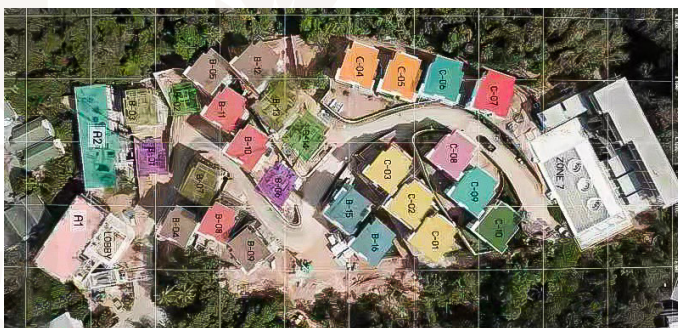

MASTER PLAN

STARTING PRICE FROM 4.7 M.THB